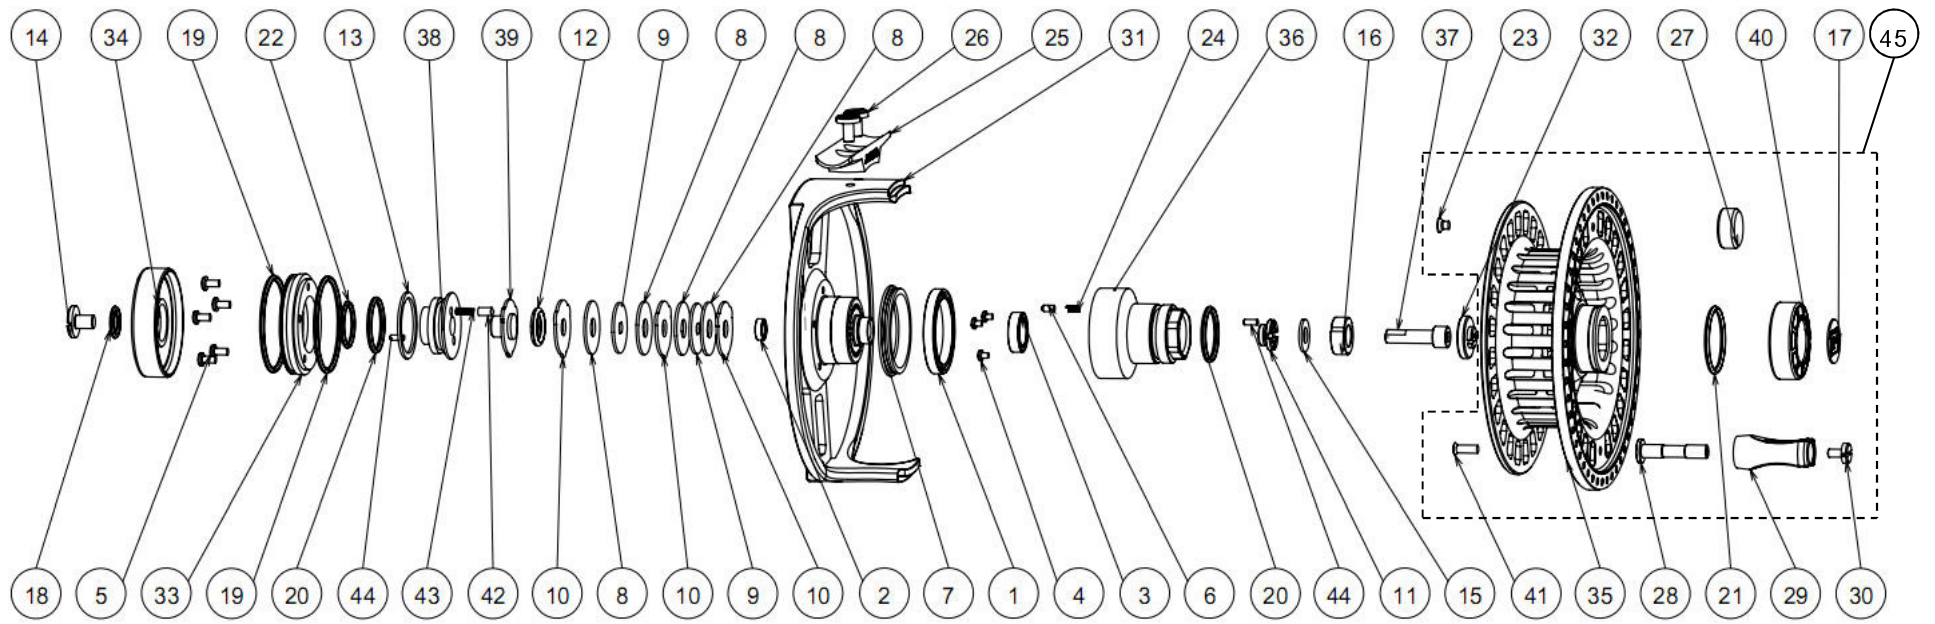

PARTS LIST FOR HARDY SDS 8000, 10000, 12000

#	DESCRIPTION	QTY.		PART NO.			HARDY STYLE NO.		
		8000	10000 12000	8000	10000	12000	8000	10000	12000
1	Rear Ball Bearing 25X32X4	1	1	1367294			N/A		
2	ISO 15 RBB - 275 - 18,DE,NC,18_68	1	1	1367295			N/A		
3	ISO 15 RBB - 1710 - 20,DE,NC,20_68	1	1	1367296			N/A		
4	ISO 1580 - M2 x 2.5 --- 2.5C	3	3	1367297			N/A		
5	ISO 1580 - M2.5 x 5 --- 5N	5	5	1367298			N/A		
6	Spool Click Pin	1	1	1411811			N/A		
7	Rear Bearing Teflon Seal	1	1	1367299			N/A		
8	Carbon Fibre Drag Washer	4	6	1367300			N/A		
9	Rotary Drag Washer	2	3	1367301			N/A		
10	Fixed Drag Washer	3	4	1367302			N/A		
11	Drag Compartment Screw	1	1	1367303			N/A		
12	Drag O-Ring	1	1	1329263			HREUN005SP35		
13	Frame Inner Seal	1	1	1367304			N/A		
14	Drag Knob Screw	1	1	1367305			N/A		
15	Torsion Teflon Seal	1	1	1367306			N/A		
16	One Way Clutch 814GXLZ	1	1	1367307			N/A		
17	Badge	1	1	1329272			HREUN005SP9		
18	Drag Screw Seal AS568A011	1	1	1367308			N/A		
19	Drag Knob Seal 1 AS568A027	2	2	1367309			N/A		
20	Drag Knob Seal 2 AS568A017	2	2	1367310			N/A		
21	Spool Nut Seal AS568A020	1	1	1367311			N/A		
22	Drag Knob Seal 3 AS568A015	1	1	1367312			N/A		
23	Balance Screw	1	1	1329241			HREUN005SP15		
24	Spool Click Spring	1	1	1329256			HREUN005SP29		
25	Reel Foot	1	1	1367313	1367330	1367331	N/A	N/A	N/A
26	Foot Screw	2	2	1367314			N/A		
27	Counter Balance	1	1	1367315		1367332	N/A		N/A
28	Handle Axle	1	1	1367316		1367333	N/A		N/A
29	Derlin Paddle Handle	1	1	1367317		1367334	N/A		N/A
30	Handle Screw Out	1	1	1367318			N/A		
31	Frame	1	1	1367319	1367335	1367336	N/A	N/A	N/A
32	OWC Protective Insert	1	1	1367320			N/A		
33	Drag Knob Fixing Plate	1	1	1367321			N/A		
34	Drag Knob 2 Outer Pt	1	1	1367322			N/A		
35	Spool	1	1	1367323	1367337	1367338	N/A	N/A	N/A
36	Spool Axle	1	1	1367324	1367339		N/A	N/A	
37	Torsion	1	1	1367325	1367340		N/A	N/A	
38	Drag Knob Inner Pt	1	1	1367326			N/A		
39	Drag Screw	1	1	1367327			N/A		
40	Drum Latch Nut	1	1	1367328			N/A		
41	Handle Screw	1	1	1329236			HREUN005SP10		
42	Drag Click Pin (POM)	1	1	1367329			N/A		
43	Drag Click Spring	1	1	1329256			HREUN005SP29		
44	One Way Clutch Pin 5.4L	1	1	1368720			N/A		
45	Spare Spool	1	1	1327968	1327969	1327970	HSSD010	HSSD020	HSSD030

Reel Part Numbers:SDS 8000 1327305; SDS 10000 1327306; SDS 12000 1327307.

24 00

Drawn: 2016-Jan-11

Drawing Version: 34-13146-01